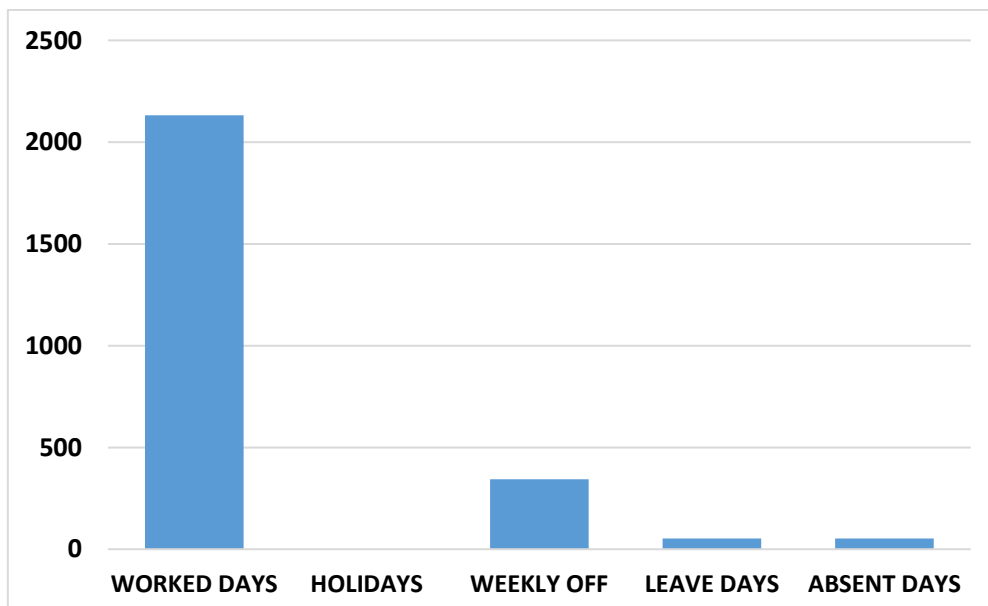

GURU NANAK EDUCATION COLLEGE, GOPALPUR

**ANALYSIS OF ATTENDANCE OF STUDENTS FOR THE MONTH OF
JUNE 2020**

BATCH - ATTENDANCE OF 2ND SEMESTER

BATCH - ATTENDANCE OF 4TH SEMESTER