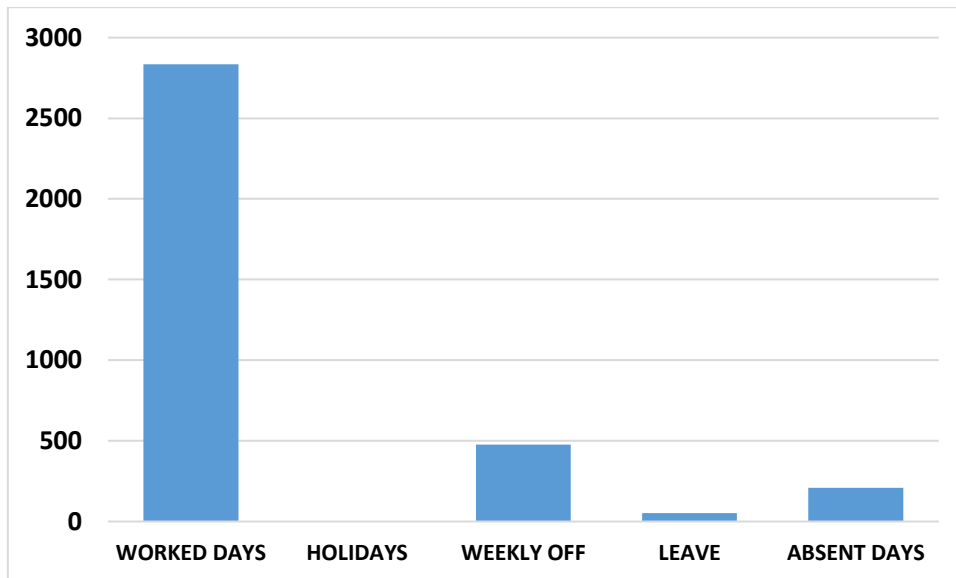

GURU NANAK EDUCATION COLLEGE, GOPALPUR

**ANALYSIS OF ATTENDANCE OF STUDENTS FOR THE MONTH OF
JUNE 2020**

BATCH - ATTENDANCE OF 2ND SEMESTER

BATCH - ATTENDANCE OF 4TH SEMESTER